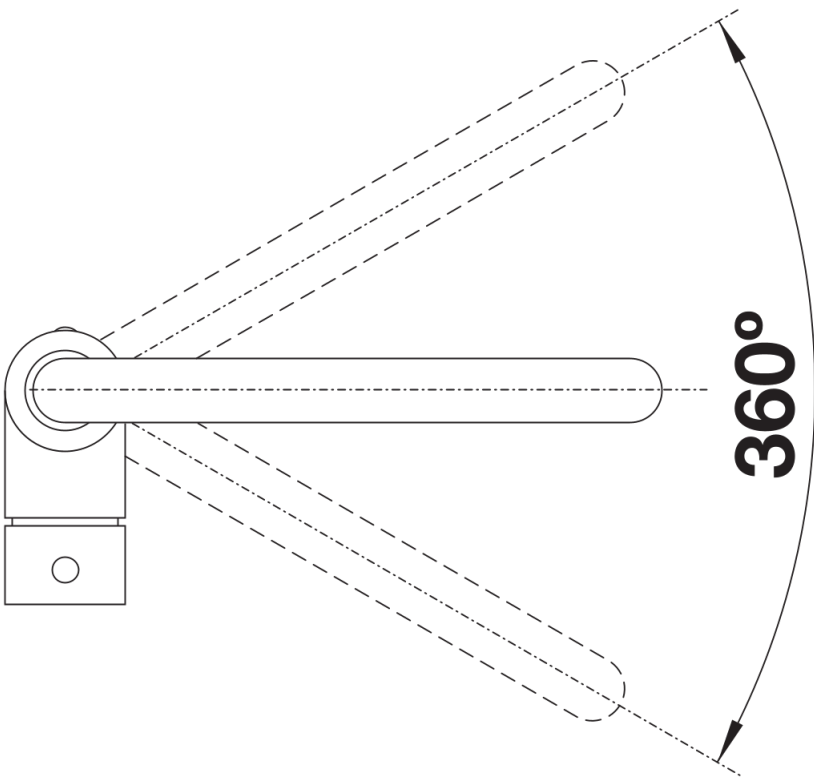

Product information sheet MILI

Item no. 523105

Benefits

- Slender body with a J-shaped spout
- For the easy filling of tall pots and vases
- Enlarged working radius thanks to the 360° swivel spout
- Design and colour of tap and SILGRANIT sink are a perfect match

Colours

Available colours:

- black
- anthracite
- volcano grey
- alu metallic
- white
- soft white
- coffee

SILGRANIT-Look alu metallic

Scope of supply

- Single-lever mixer tap
- 360° swivel spout for greater reach
- With ceramic disk cartridge
- Flexible connector pipes, 350 mm long and $\frac{3}{8}$ " nut for particularly easy installation
- Ø 35 mm tap hole required
- Stabilisation plate to increase the stability of the tap when fitted in stainless steel sinks
- LGA approved
- DVGW approved

Details

Swivel range

Side view hand gear 2D

Side view