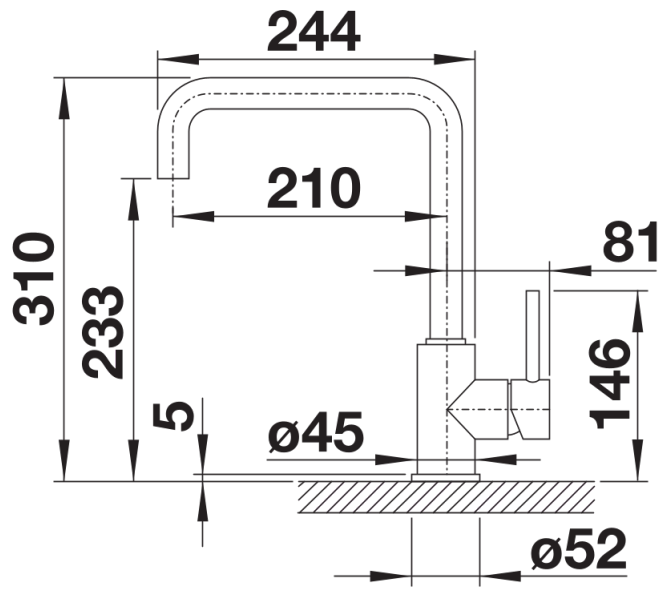

Colours

Available colours:

- black
- anthracite
- volcano grey
- alu metallic
- white
- soft white
- coffee

SILGRANIT-Look alu metallic

Scope of supply

- Single-lever mixer tap
- 360° swivel spout for greater reach
- With ceramic disk cartridge
- Flexible connector pipes, 350 mm long and $\frac{3}{8}$ " nut for particularly easy installation
- Ø 35 mm tap hole required
- Stabilisation plate to increase the stability of the tap when fitted in stainless steel sinks
- LGA approved
- DVGW approved

Details

Swivel range

Side view hand gear 2D

Side view