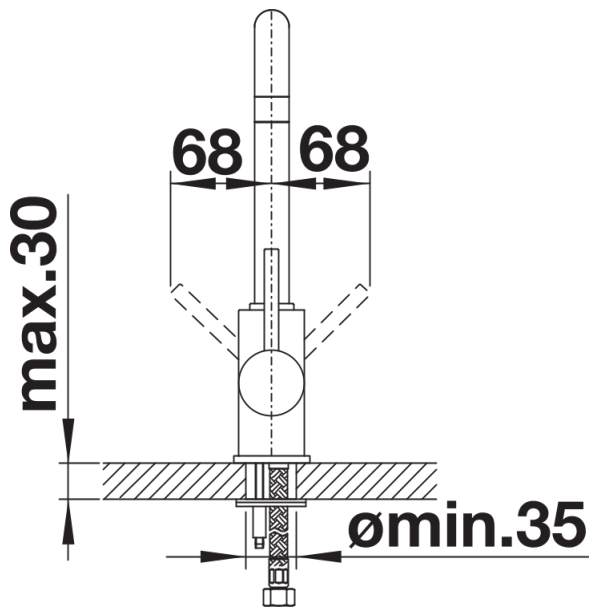

Product information sheet MILI

Item no. 523105

Benefits

- Slender body with a J-shaped spout
- For the easy filling of tall pots and vases
- Enlarged working radius thanks to the 360° swivel spout
- Design and colour of tap and SILGRANIT sink are a perfect match

Colours

Available colours:

- black
- anthracite
- volcano grey
- alu metallic
- white
- soft white
- coffee

SILGRANIT-Look alu metallic

Scope of supply

- Single-lever mixer tap
- 360° swivel spout for greater reach
- With ceramic disk cartridge
- Flexible connector pipes, 350 mm long and $\frac{3}{8}$ " nut for particularly easy installation
- Ø 35 mm tap hole required
- Stabilisation plate to increase the stability of the tap when fitted in stainless steel sinks
- LGA approved
- DVGW approved

Details

Swivel range

Side view hand gear 2D

Side view